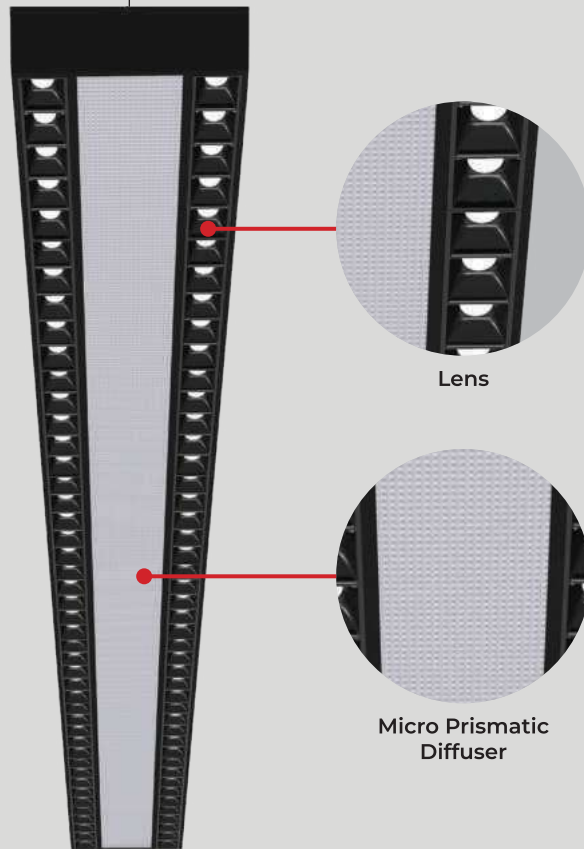

**XTREME 145
LENS + PRISMATIC**

divinity lights

Quick Info

CRI ≥ 80/ 90/ 95

3000K/ 4000K/ 5700K/ 6500K

Tunable White (2700K-6500K)

Up to 100lm/W

ON-OFF/ON-OFF (FLICKER FREE)

Single Line Diagram

Pendant/ Recessed

XTREME 145 LENS + PRISMATIC

Xtreme 145 Lens + Prismatic has :

- Surface powder coated
- Snap-fit system and no visible screw
- Luminaire housing of extruded aluminium
- Bottom opening for easy maintenance
- LED PCB mounted on insert design with heat sink
- Pendant with cable suspension
- M6 bolt for M6 fastener
- Lens + Prismatic double diffuser with uniform illumination
- Glare control
- Energy-efficient LED with color rendering

Colours

Light Distribution

Direct Direct-Indirect

CRI ≥ 80/ 90/ 95

TUNABLE
WHITE

XTREME 145 LENS + PRISMATIC

XTREME 145 LENS + PRISMATIC (DIRECT)

Product Order Code	System Power	Dimensions
1027-1	30W	L = 600mm
1027-1	60W	L = 1200mm
1027-1	120W	L = 2400mm

XTREME 145 LENS + PRISMATIC (DIRECT-INDIRECT)

Product Order Code	System Power	Dimensions
1027-	50W	L = 600mm
1027-	100W	L = 1200mm
1027-	150W	L = 2400mm

Order Options

Distribution	
Direct	1
Direct-Indirect	
Up-50% / Down-50%	2
Up-30% / Down-70%	3
Up-70% / Down-30%	4
Up-20% / Down-80%	5
Up-80% / Down-20%	6