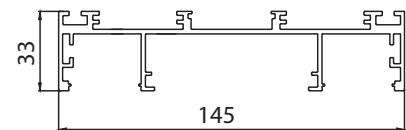

Single Line Diagram

Pendant/ Recessed

XTREME 145 LENS + PRISMATIC

Xtreme 145 Lens + Prismatic has :

- Surface powder coated
- Snap-fit system and no visible screw
- Luminaire housing of extruded aluminium
- Bottom opening for easy maintenance
- LED PCB mounted on insert design with heat sink
- Pendant with cable suspension
- M6 bolt for M6 fastener
- Lens + Prismatic double diffuser with uniform illumination
- Glare control
- Energy-efficient LED with color rendering

Colours

Light Distribution

Direct Direct-Indirect

CRI ≥ 80/ 90/ 95

TUNABLE
WHITE

XTREME 145 LENS + PRISMATIC

XTREME 145 LENS + PRISMATIC (DIRECT)

Product Order Code	System Power	Dimensions
1027-1	30W	L = 600mm
1027-1	60W	L = 1200mm
1027-1	120W	L = 2400mm

XTREME 145 LENS + PRISMATIC (DIRECT-INDIRECT)

Product Order Code	System Power	Dimensions
1027-	50W	L = 600mm
1027-	100W	L = 1200mm
1027-	150W	L = 2400mm

Order Options

Distribution	
Direct	1
Direct-Indirect	
Up-50% / Down-50%	2
Up-30% / Down-70%	3
Up-70% / Down-30%	4
Up-20% / Down-80%	5
Up-80% / Down-20%	6