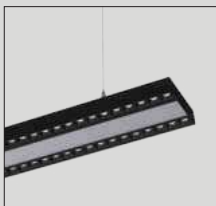

Single Line Diagram

Pendant/ Recessed

XTREME 145 LENS + PRISMATIC

Xtreme 145 Lens + Prismatic has :

- Surface powder coated
- Snap-fit system and no visible screw
- Luminaire housing of extruded aluminium
- Bottom opening for easy maintenance
- LED PCB mounted on insert design with heat sink
- Pendant with cable suspension
- M6 bolt for M6 fastener
- Lens + Prismatic double diffuser with uniform illumination
- Glare control
- Energy-efficient LED with color rendering

Colours

Light Distribution

Direct Direct-Indirect

CRI ≥ 80/ 90/ 95

TUNABLE
WHITE

XTREME 145 LENS + PRISMATIC

XTREME 145 LENS + PRISMATIC (DIRECT)

Product Order Code	System Power	Dimensions
1027-1	30W	L = 600mm
1027-1	60W	L = 1200mm
1027-1	120W	L = 2400mm

XTREME 145 LENS + PRISMATIC (DIRECT-INDIRECT)

Product Order Code	System Power	Dimensions
1027-	50W	L = 600mm
1027-	100W	L = 1200mm
1027-	150W	L = 2400mm

Order Options

Distribution	
Direct	1
Direct-Indirect	
Up-50% / Down-50%	2
Up-30% / Down-70%	3
Up-70% / Down-30%	4
Up-20% / Down-80%	5
Up-80% / Down-20%	6